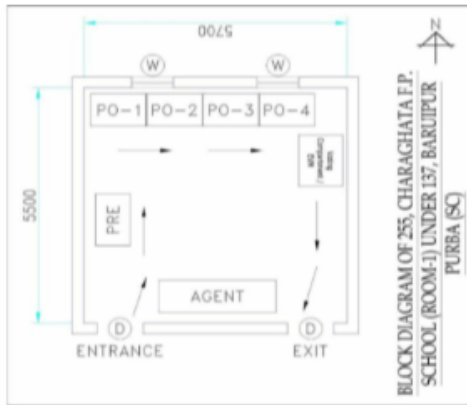

Nazri Naksha

Google Map View

Polling Station Building Front View

Polling Station Front View

Cad View

Key MAP View