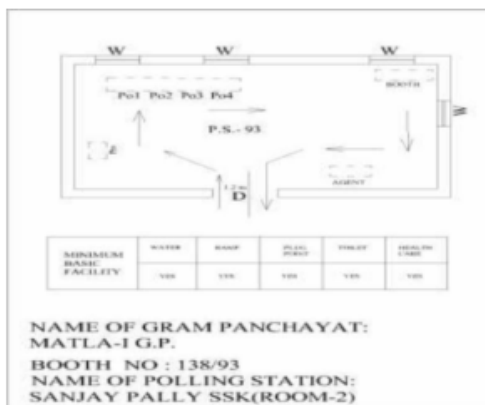

Nazri Naksha

Google Map View

Polling Station Building Front View

Polling Station Front View

Cad View

Key MAP View