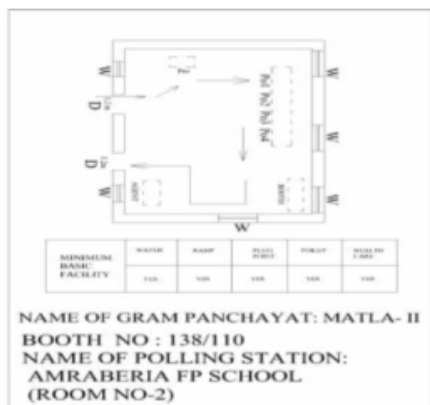

Nazri Naksha

Google Map View

Polling Station Building Front View

Polling Station Front View

Cad View

Key MAP View