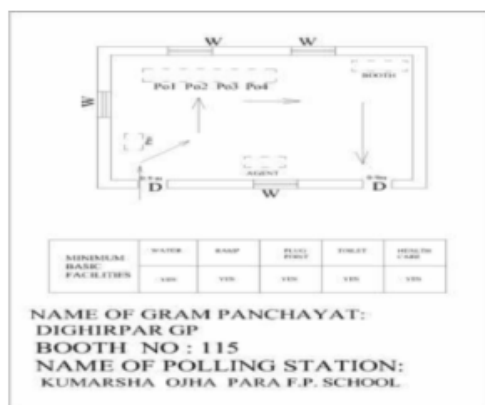

Nazri Naksha

Google Map View

Polling Station Building Front View

Polling Station Front View

Cad View

Key MAP View