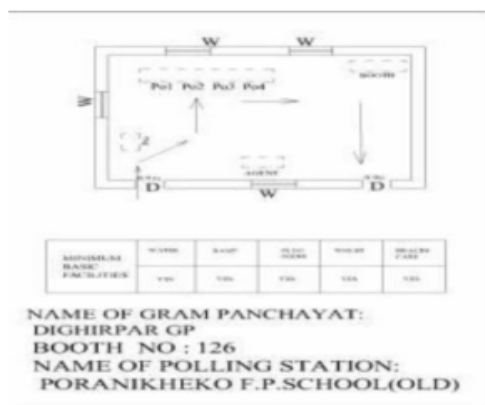

Nazri Naksha

Google Map View

Polling Station Building Front View

Polling Station Front View

Cad View

Key MAP View