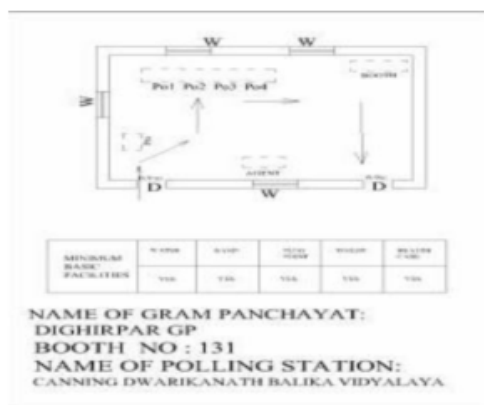

Nazri Naksha

Google Map View

Polling Station Building Front View

Polling Station Front View

Cad View

Key MAP View