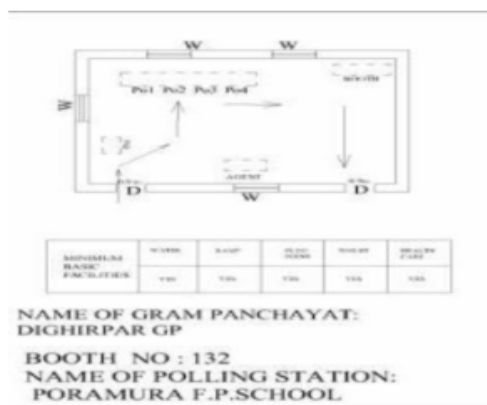

Nazri Naksha

Google Map View

Polling Station Building Front View

Polling Station Front View

Cad View

Key MAP View