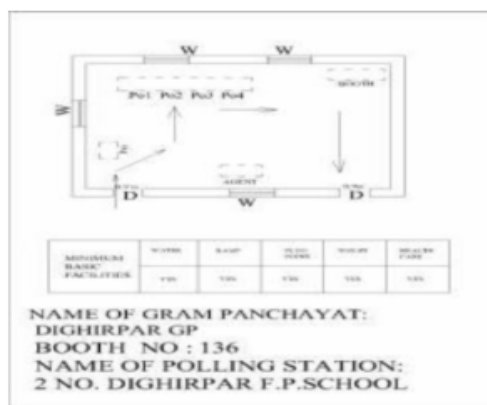

Nazri Naksha

Google Map View

Polling Station Building Front View

Polling Station Front View

Cad View

Key MAP View