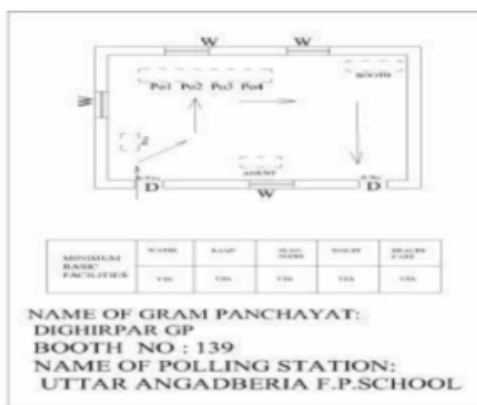

Nazri Naksha

Google Map View

Polling Station Building Front View

Polling Station Front View

Cad View

Key MAP View