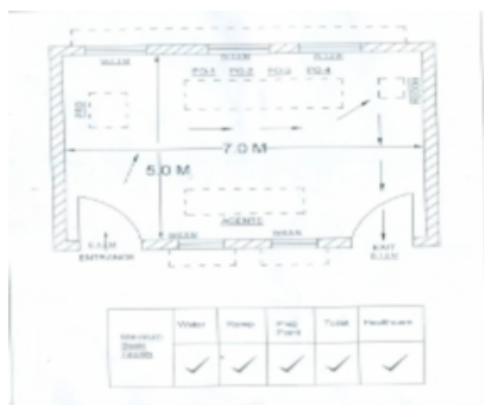

Nazri Naksha

Google Map View

Polling Station Building Front View

Polling Station Front View

Cad View

Key MAP View