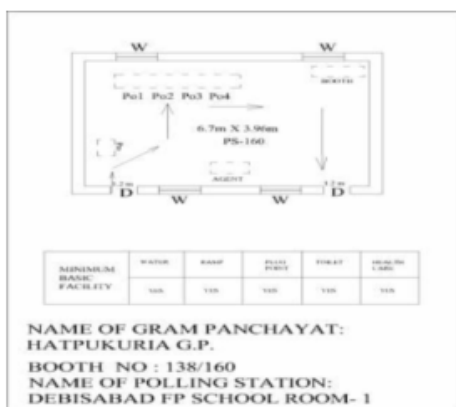

Nazri Naksha

Google Map View

Polling Station Building Front View

Polling Station Front View

Cad View

Key MAP View