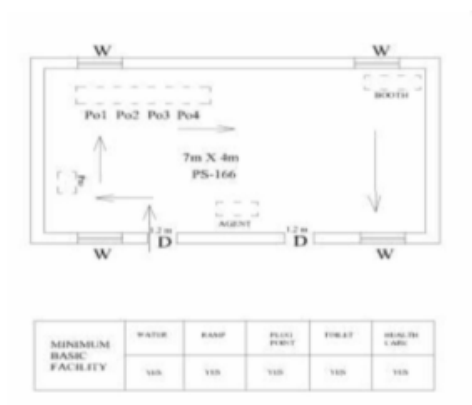

Nazri Naksha

Google Map View

Polling Station Building Front View

Polling Station Front View

Cad View

Key MAP View