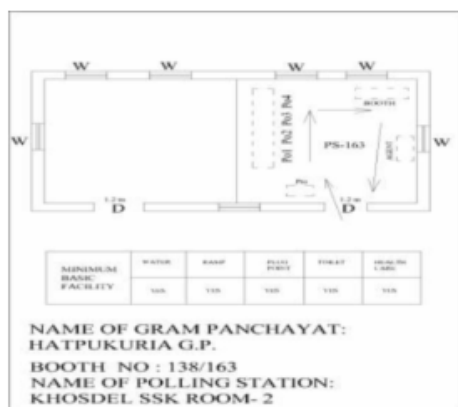

Nazri Naksha

Google Map View

Polling Station Building Front View

Polling Station Front View

Cad View

Key MAP View