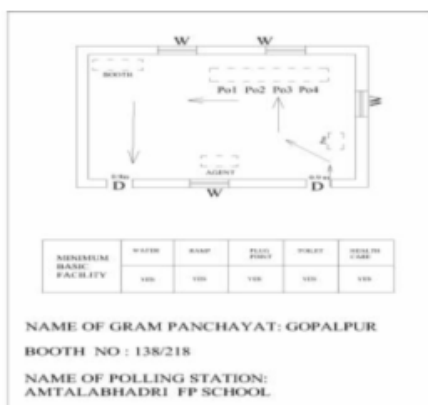

Nazri Naksha

Google Map View

Polling Station Building Front View

Polling Station Front View

Cad View

Key MAP View