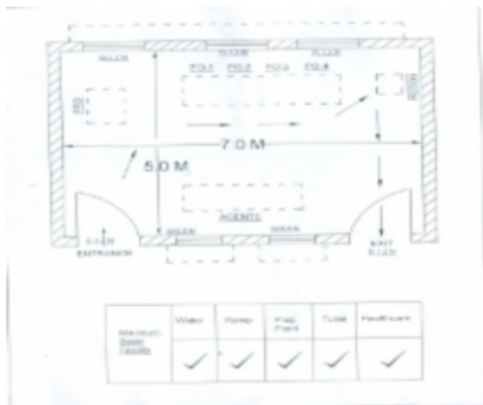

Nazri Naksha

Google Map View

Polling Station Building Front View

Polling Station Front View

Cad View

Key MAP View