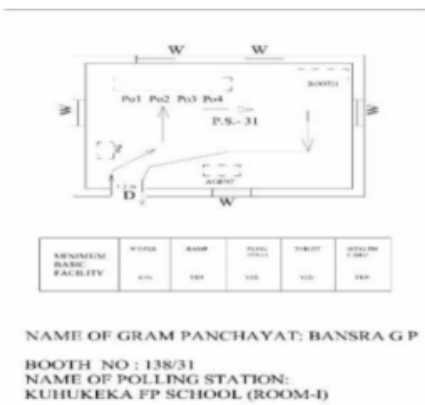

Nazri Naksha

Google Map View

Polling Station Building Front View

Polling Station Front View

Cad View

Key MAP View