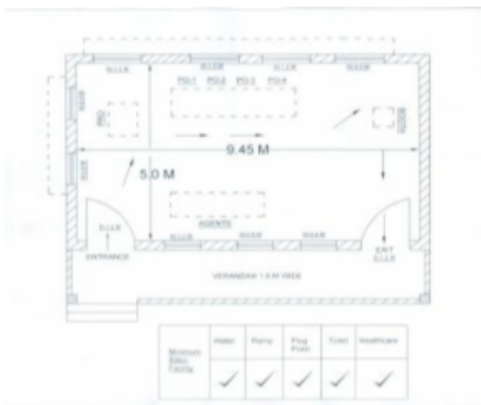

Nazri Naksha

Google Map View

Polling Station Building Front View

Polling Station Front View

Cad View

Key MAP View