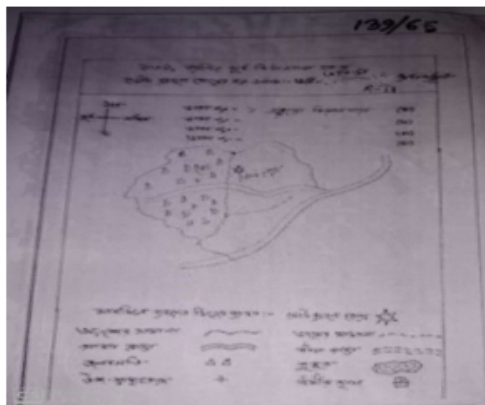

Nazri Naksha

Google Map View