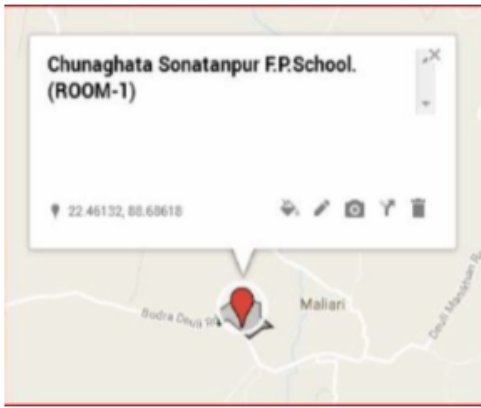

Nazri Naksha

Google Map View