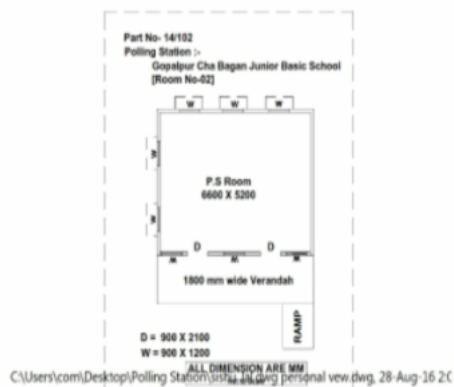

Nazri Naksha

Google Map View

Polling Station Building Front View

Polling Station Front View

Cad View

Key MAP View