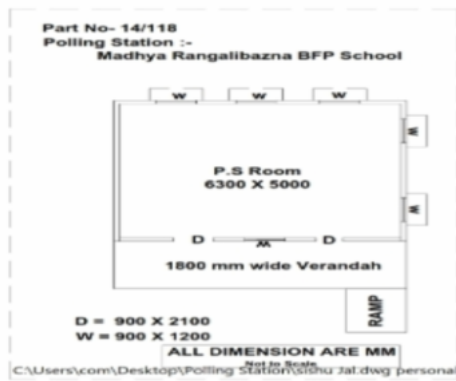

Nazri Naksha

Google Map View

Polling Station Building Front View

Polling Station Front View

Cad View

Key MAP View

E:\AUDIT\2014-15\Election Urgent 2014\Report Panchayet Ele