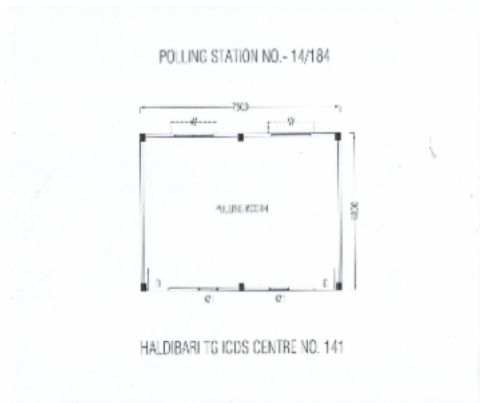

Nazri Naksha

Google Map View

Polling Station Building Front View

Polling Station Front View

Cad View

Key MAP View