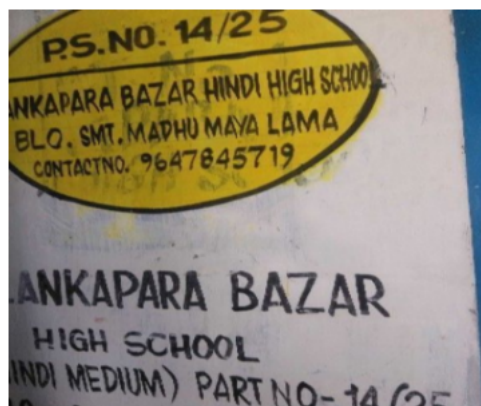

Polling Station Front View