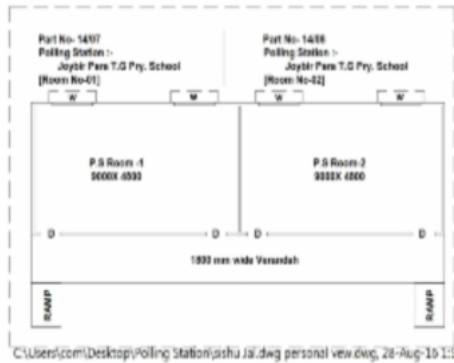

Nazri Naksha

Google Map View

Polling Station Building Front View

Polling Station Front View

Cad View

Key MAP View