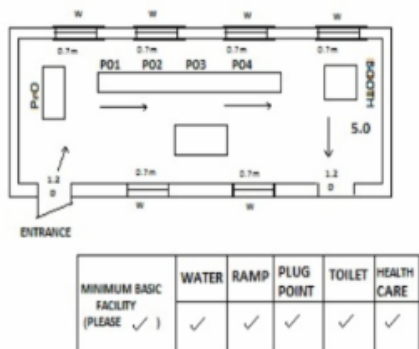

Nazri Naksha

Google Map View

Polling Station Building Front View

Polling Station Front View

Cad View

Key MAP View