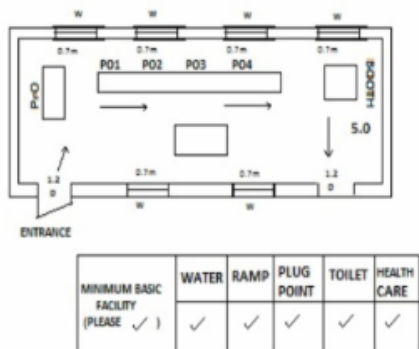

Nazri Naksha

Google Map View

Polling Station Building Front View

Provided By: Anshuman

Polling Station Front View

19-05-2020 11:39

Cad View

Key MAP View