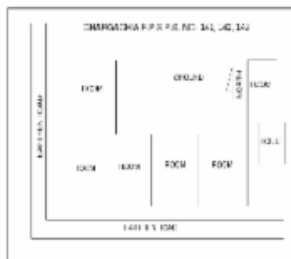

Nazri Naksha

Google Map View