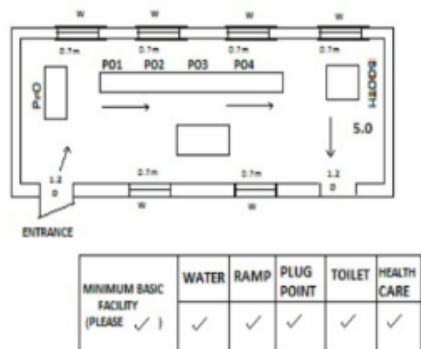

Nazri Naksha

Google Map View

Polling Station Building Front View

Polling Station Front View

Cad View

Key MAP View