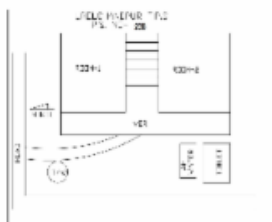

Nazri Naksha

Google Map View