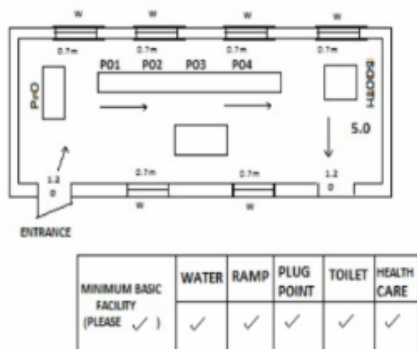

Nazri Naksha

Google Map View

Polling Station Building Front View

Polling Station Front View

Cad View

Key MAP View