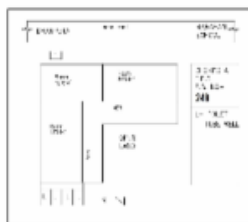

Nazri Naksha

Google Map View