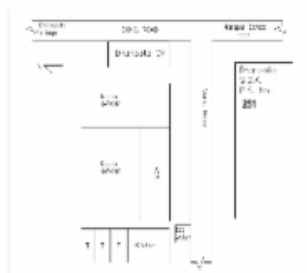

Nazri Naksha

Google Map View