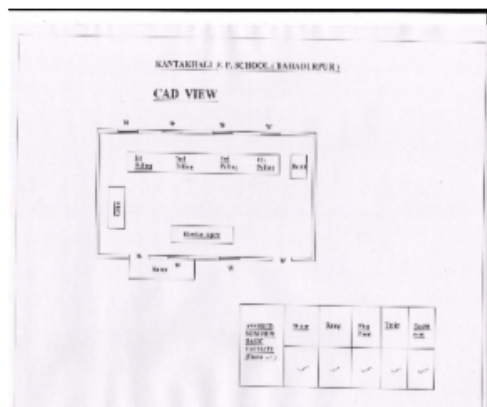

Nazri Naksha

Google Map View

Polling Station Building Front View

Polling Station Front View

Cad View

Key MAP View