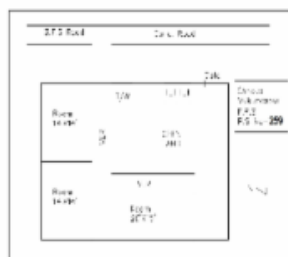

Nazri Naksha

Google Map View