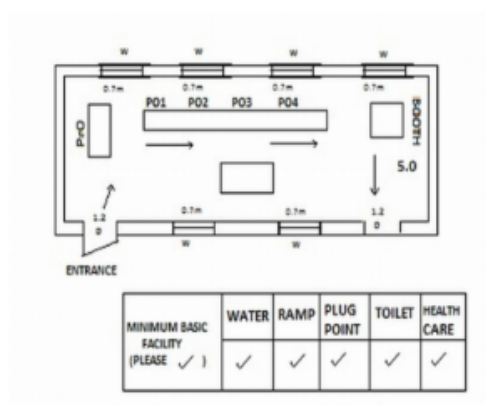

Nazri Naksha

Google Map View

Polling Station Building Front View

Polling Station Front View

Cad View

Key MAP View