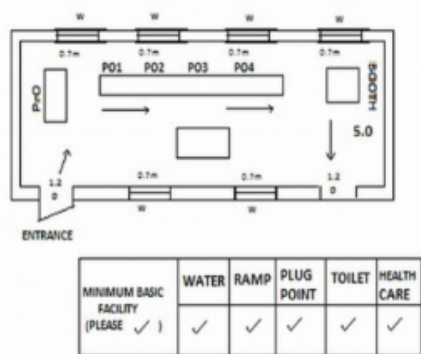

Nazri Naksha

Google Map View

Polling Station Building Front View

Polling Station Front View

Cad View

Key MAP View