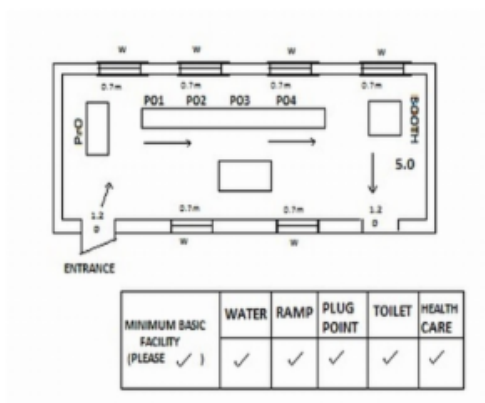

Nazri Naksha

Google Map View

Polling Station Building Front View

Polling Station Front View

Cad View

Key MAP View