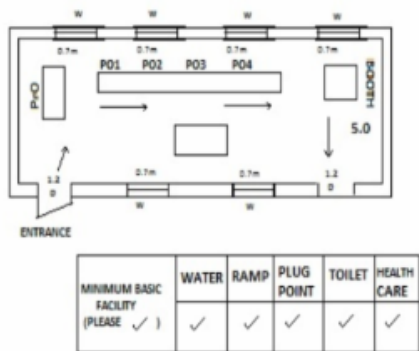

Nazri Naksha

Google Map View

Polling Station Building Front View

Polling Station Front View

Cad View

Key MAP View