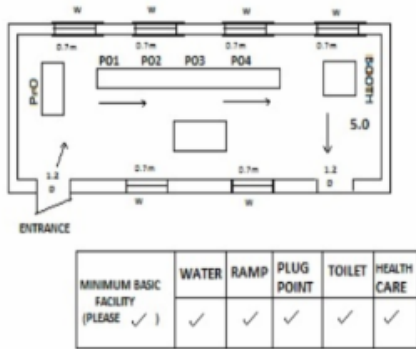

Nazri Naksha

Google Map View

Polling Station Building Front View

Polling Station Front View

Cad View

Key MAP View