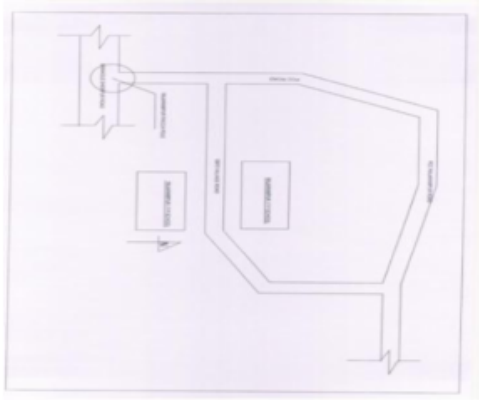

Polling Station Building Front View

Nazri Naksha