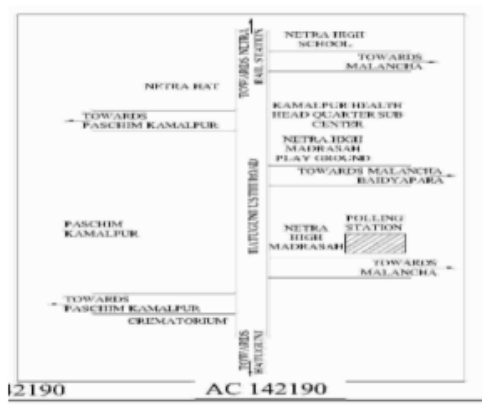

Nazri Naksha

Google Map View