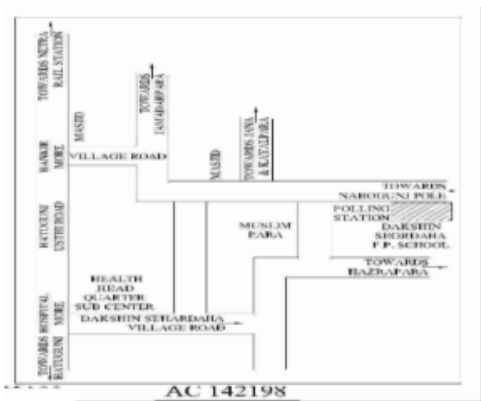

Nazri Naksha

Google Map View