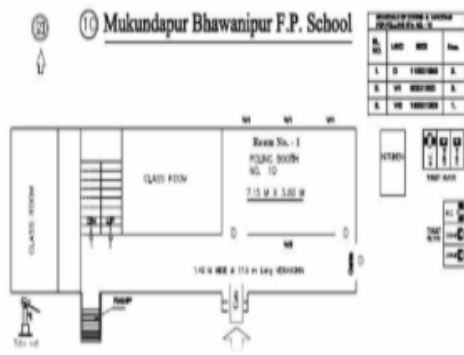

Nazri Naksha

Google Map View