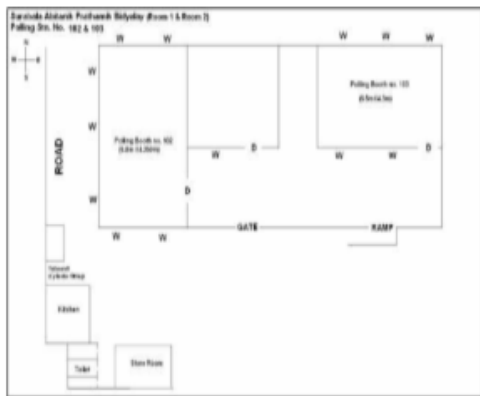

Nazri Naksha

Google Map View