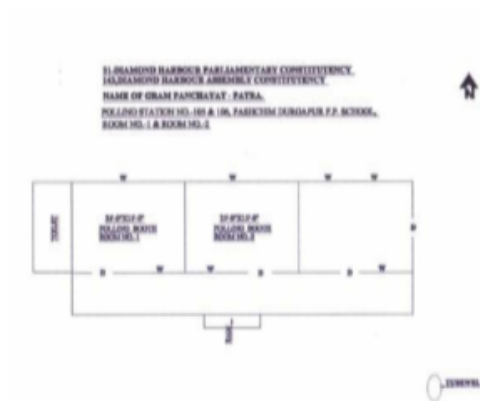

Nazri Naksha

Google Map View