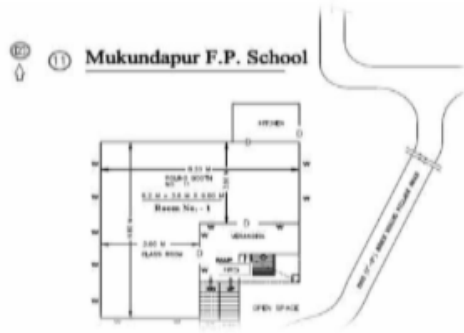

Nazri Naksha

Google Map View