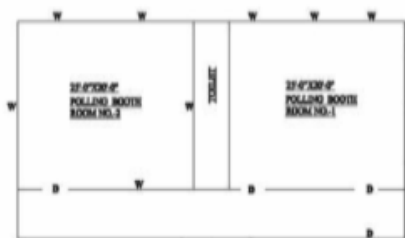

Polling Station Building Front View

Polling Station Front View

Cad View

Key MAP View

31-DIAMOND HARBOUR PARLIAMENTARY CONSTITUENCY
14DIAMOND HARBOUR ASSEMBLY CONSTITUENCY
NAME OF GRAM PANCHAYAT - PATRA.
POLLING STATION NO.-107 & 108, PURBA BHABANIPUR MIRJAPUR F.P. SC
ROOM NO.-1 & ROOM NO.2