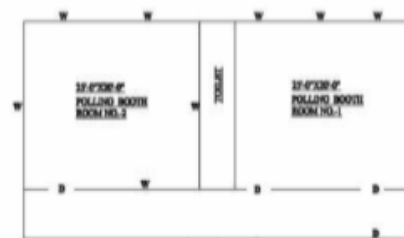

31-DIAMOND HARBOUR PARLIAMENTARY CONSTITUENCY
14DIAMOND HARBOUR ASSEMBLY CONSTITUENCY
NAME OF GRAM PANCHAYAT - PATRA.
POLLING STATION NO.-107 & 108, PURBA BHABANIPUR MIRJAPUR F.P. SC
ROOM NO.-1 & ROOM NO.2