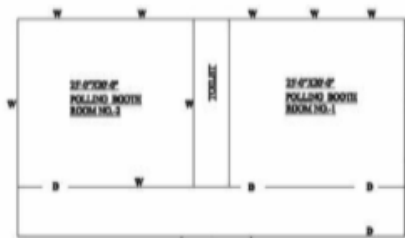

Polling Station Building Front View

Polling Station Front View

Cad View

Key MAP View

31-DIAMOND HARBOUR PARLIAMENTARY CONSTITUENCY
14DIAMOND HARBOUR ASSEMBLY CONSTITUENCY
NAME OF GRAM PANCHAYAT - PATRA.
POLLING STATION NO.-107 & 108, PURBA BHABANIPUR MIRJAPUR F.P. SC
ROOM NO.-1 & ROOM NO.2