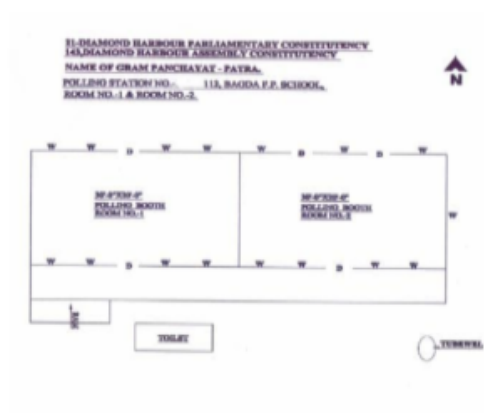

Nazri Naksha

Google Map View