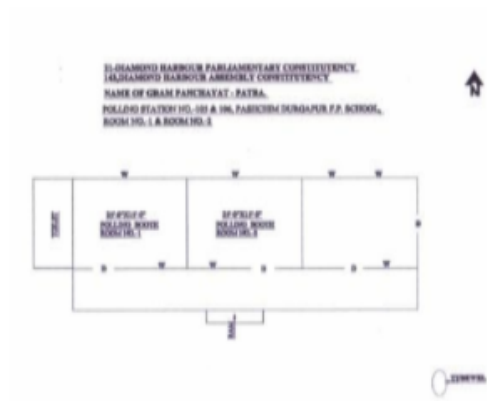

Nazri Naksha

Google Map View