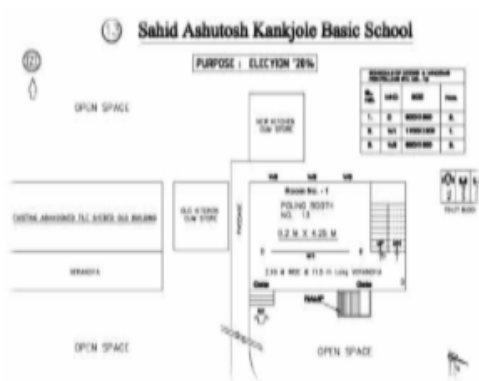

Nazri Naksha

Google Map View